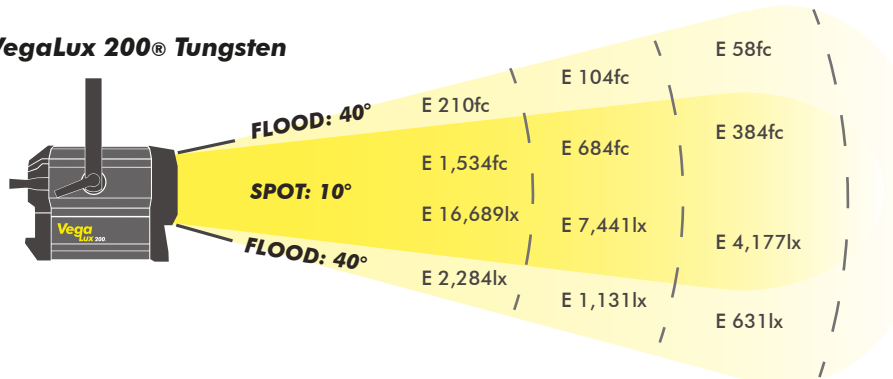

VegaLux 200® Tungsten