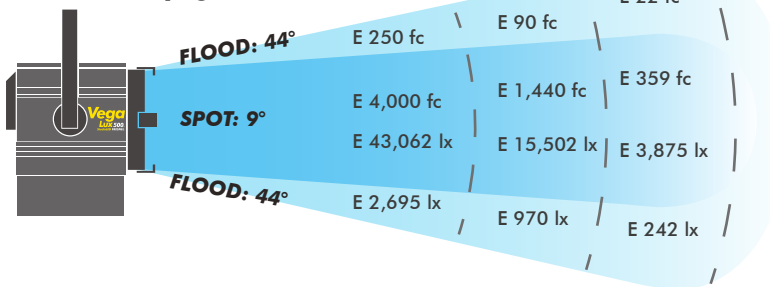

VegaLux 500® Daylight