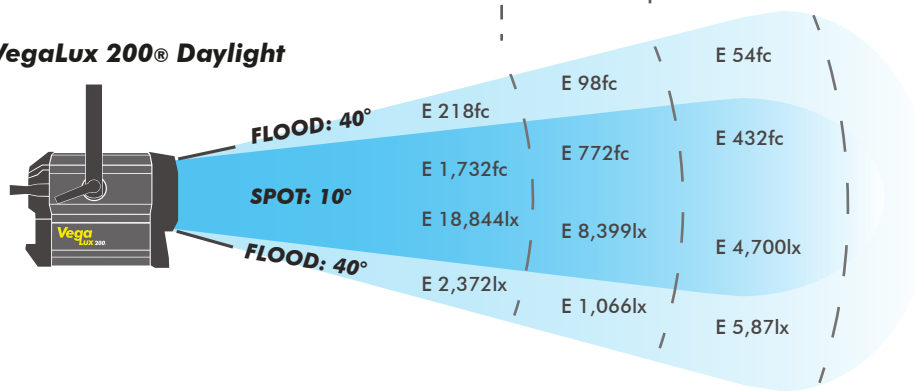

Technical specifications

- DMX Dimmable Motorized Zoom 10° to 40° Spot to Flood adjustment.
- Local and DMX Digital Dimmer 0% - 100%.
- Available in 2 color temperatures: Tungsten 3200K or Daylight 5600K.
- 50,000 hours long Life LED.
- Powerful LED engine with very low 185W electrical draw.
- World operation: 90 - 240VAC - 50/60Hz VAC.
- HALODIM® Stepless CCT & Dimming Technology.
- Silent active fan cooling.
- Exclusive NEBULA® Diffusion Chamber Technology for a beautiful high CRI and TLCI* variable beam light for defined shadows & color rendition.

Photometric Data	1.83m (6.00ft)	2.74m (9.00ft)	3.66m (12.00ft)
------------------	----------------	----------------	-----------------

ILLUMINANCE E Foot-Candles/lux

VegaLux 200® Daylight

Included accessories