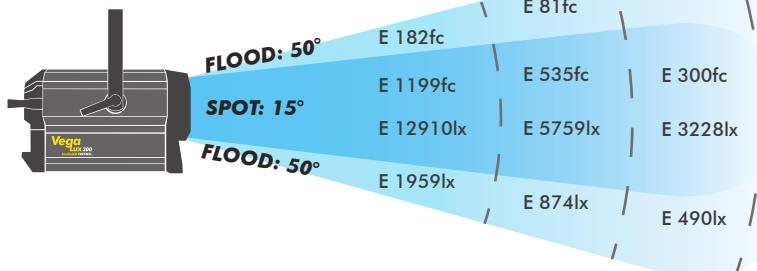

VegaLux 300® Cool White