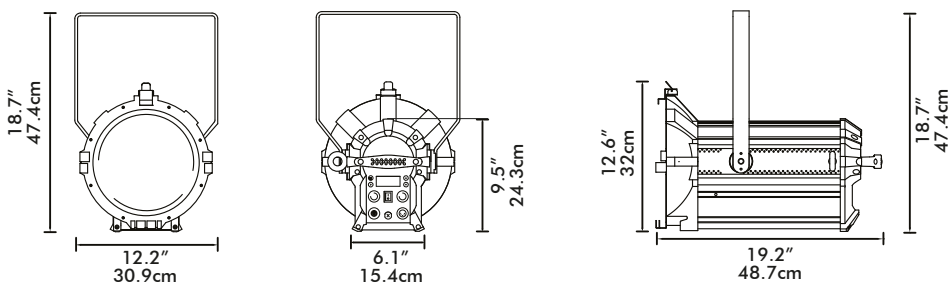

The Big 12" BiColor Motorized Zoom DMX Dimmable Fresnel with a beautiful variable beam light for professional television and production lighting.

Model	VegaLux 300® BiColor
Code	G6LED126
Operation	90 - 240V - 50/60Hz
Weight lb/kg	16.5/7.5
Electrical draw	2.81A (338W) @120V
Remote variable CCT	3000K - 5800K
CRI	+90
Remote dimming control	Via DMX 0% - 100%
Local dimming control	Digital Display 0% - 100%
Zoom control	Motorized Local & DMX from 15° - 50°

Technical specifications

- DMX Dimmable Motorized Zoom 15° to 50° Spot to Flood adjustment.
- Local and DMX Digital Dimmer 0% - 100%.
- Powerful LED engine with 338W electrical draw.
- Operation Voltage: 90 - 240V - 50/60Hz.
- HALODIM® BiColor® Stepless CCT & Dimming Technology.
- Exclusive NEBULA® Diffusion Chamber Technology for a beautiful high CRI and TLCI* variable beam light for defined shadows & color rendition.