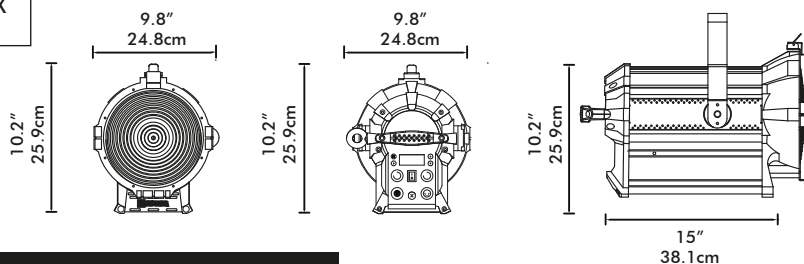

Photometric Data	1.83m (6.00ft)	2.74m (9.00ft)	3.66m (12.00ft)
------------------	----------------	----------------	-----------------

ILLUMINANCE E Foot-Candles/lux

VegaLux 200® Daylight

Included accessories