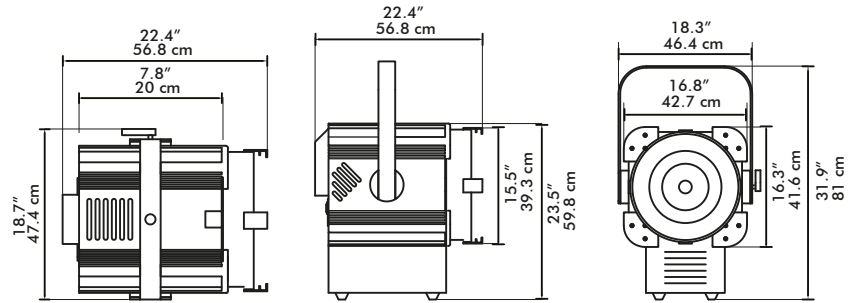

Model	VegaLux 500® Tungsteno	VegaLux 500® Luz de Día
Code	G6LED136	G6LED135
Operation	90 - 240V - 50/60Hz	90 - 240V - 50/60Hz
Weight lb/kg	40.7/18.5	40.7/18.5
Electrical draw	4.65A (550W) @120V	4.65A (550W) @120V
Remote variable CCT	3200K	5600K
CRI	+90	+90
Remote dimming control	Via DMX 0% - 100%	Via DMX 0% - 100%
Local dimming control	Digital Display 0% - 100%	Digital Display 0% - 100%
Zoom control	Manual from 9° - 44°	Manual from 9° - 44°

Características

- Manual Zoom 9° to 44° Spot to Flood adjustment.
- Available in 2 color temperatures: Tungsten 3200K or Daylight 5600K.
- Local and DMX Digital Dimmer 0% - 100%.
- Powerful LED engine with 550W electrical draw.
- Operation Voltage: 90 - 240V - 50/60Hz.
- HALODIM® BiColor® Stepless CCT & Dimming Technology.
- Exclusive NEBULA® Diffusion Chamber Technology for a beautiful high CRI and TLCI* variable beam light for defined shadows & color rendition.

Photometric Data	Distance	3.00 m (9.84 ft)	5.00 m (16.40 ft)	10.00 m (32.80 ft)

Illuminance E Foot-Candles/lux