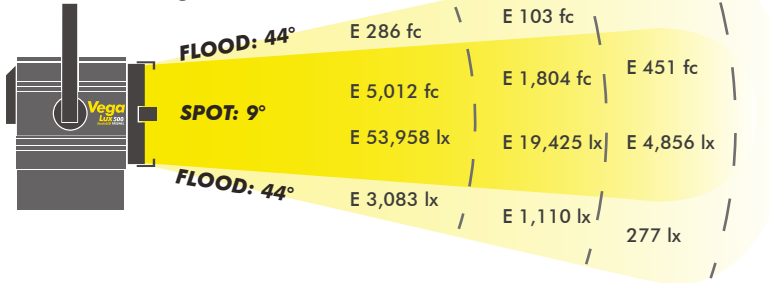

VegaLux 500® Tungsten

Included accessories

Barndoors - 8 Blades
G6LED137

Filter Holder
G6LED138

C-Clamp
G6FLT262

Safety Cable
G6FLT059

Locking AC cord
POWERCON 5.08ft (1.54m)
G6LED125